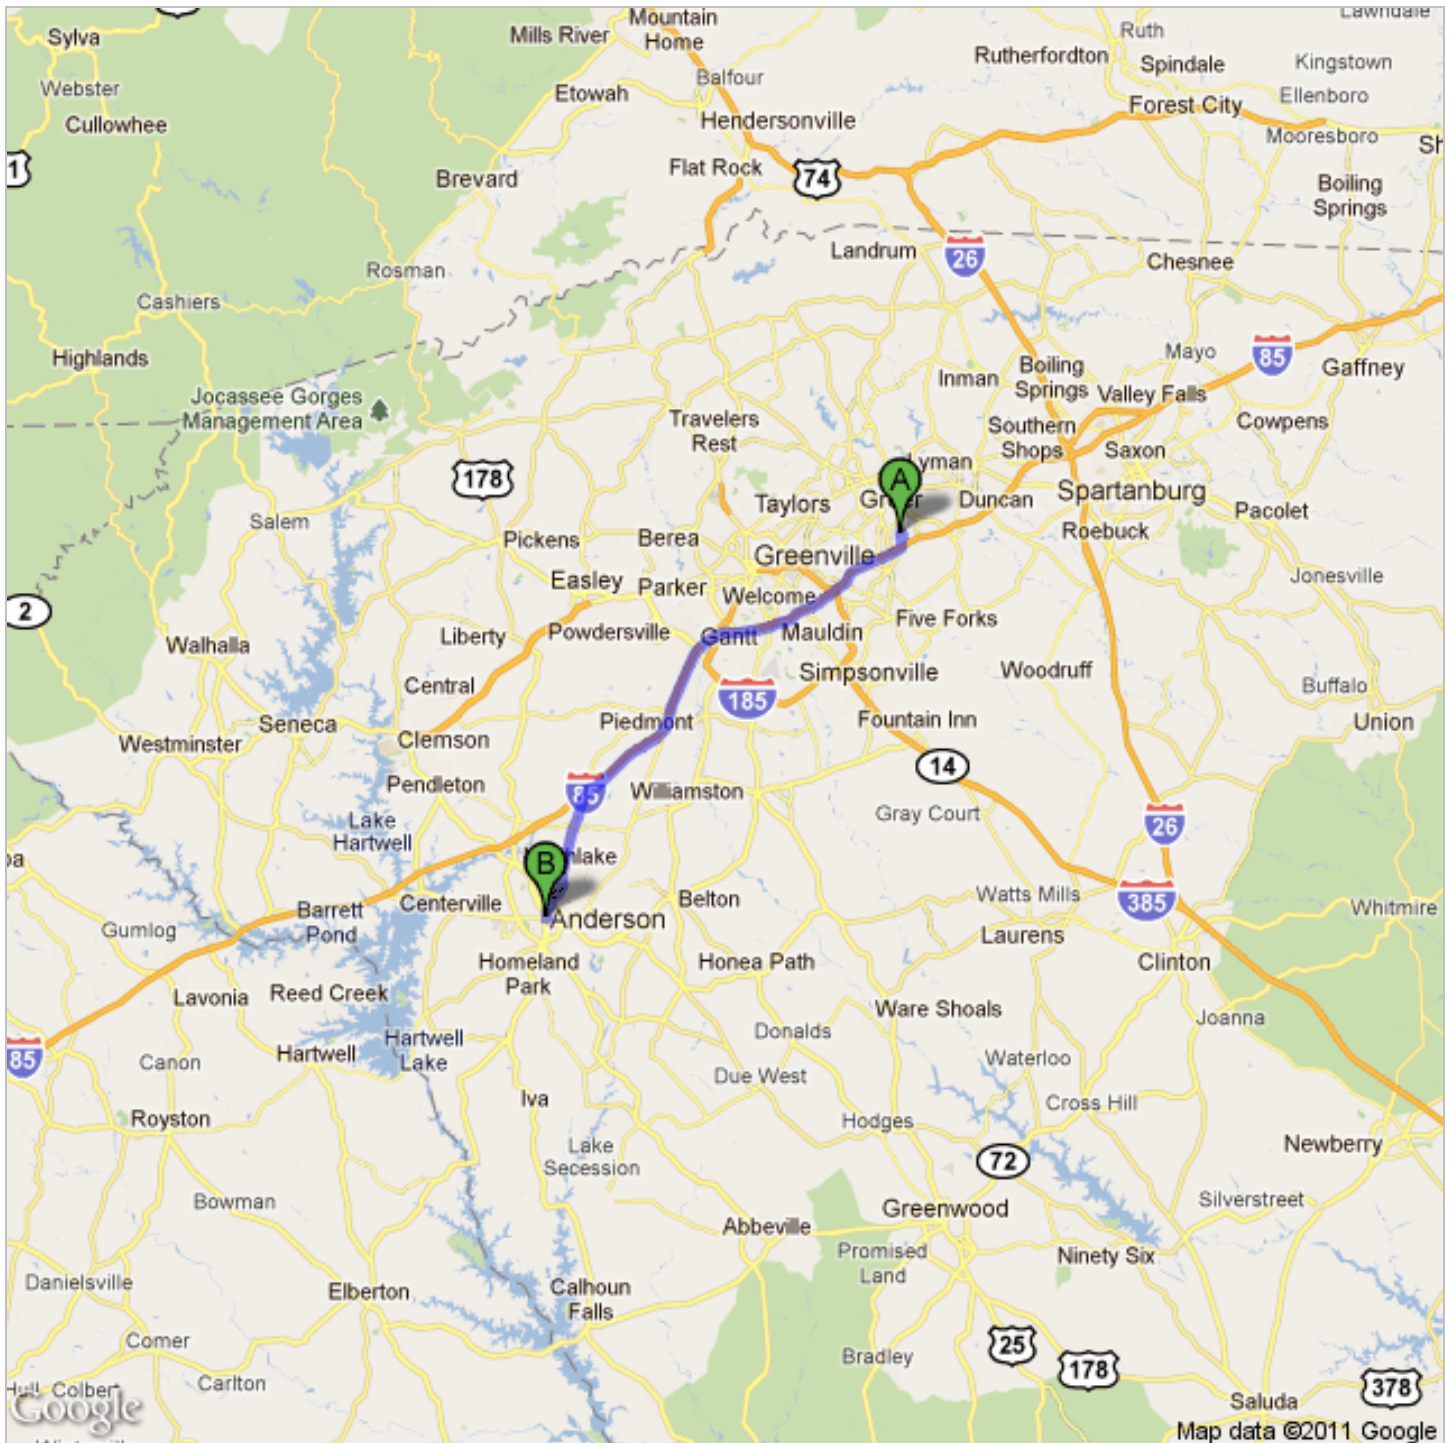

Save trees. Go green!
Download Google Maps on your phone at google.com/gmm

Greenville-Spartanburg International Airport

2000 GPS Drive, Suite 1, Greenville, SC 29651-9202 - (864) 848-6200

1. Head **northwest** on **Jetport Rd** toward **Airport Rd/Gsp Dr** go 0.8 mi
About 2 mins total 0.8 mi

 2. Merge onto **I-85 S** via the ramp to **Greenville** go 29.5 mi
About 30 mins total 30.2 mi

 3. Take exit **27** for **S Carolina 81** toward **Anderson** go 0.2 mi
total 30.4 mi

 4. Turn left onto **S Carolina 81 S** go 9.3 mi
About 15 mins total 39.7 mi

 5. Turn left onto **N Mc Duffie St** go 0.4 mi
About 2 mins total 40.2 mi

 6. Turn right onto **E Whitner St** go 459 ft
total 40.2 mi

Anderson, SC

These directions are for planning purposes only. You may find that construction projects, traffic, weather, or other events may cause conditions to differ from the map results, and you should plan your route accordingly. You must obey all signs or notices regarding your route.