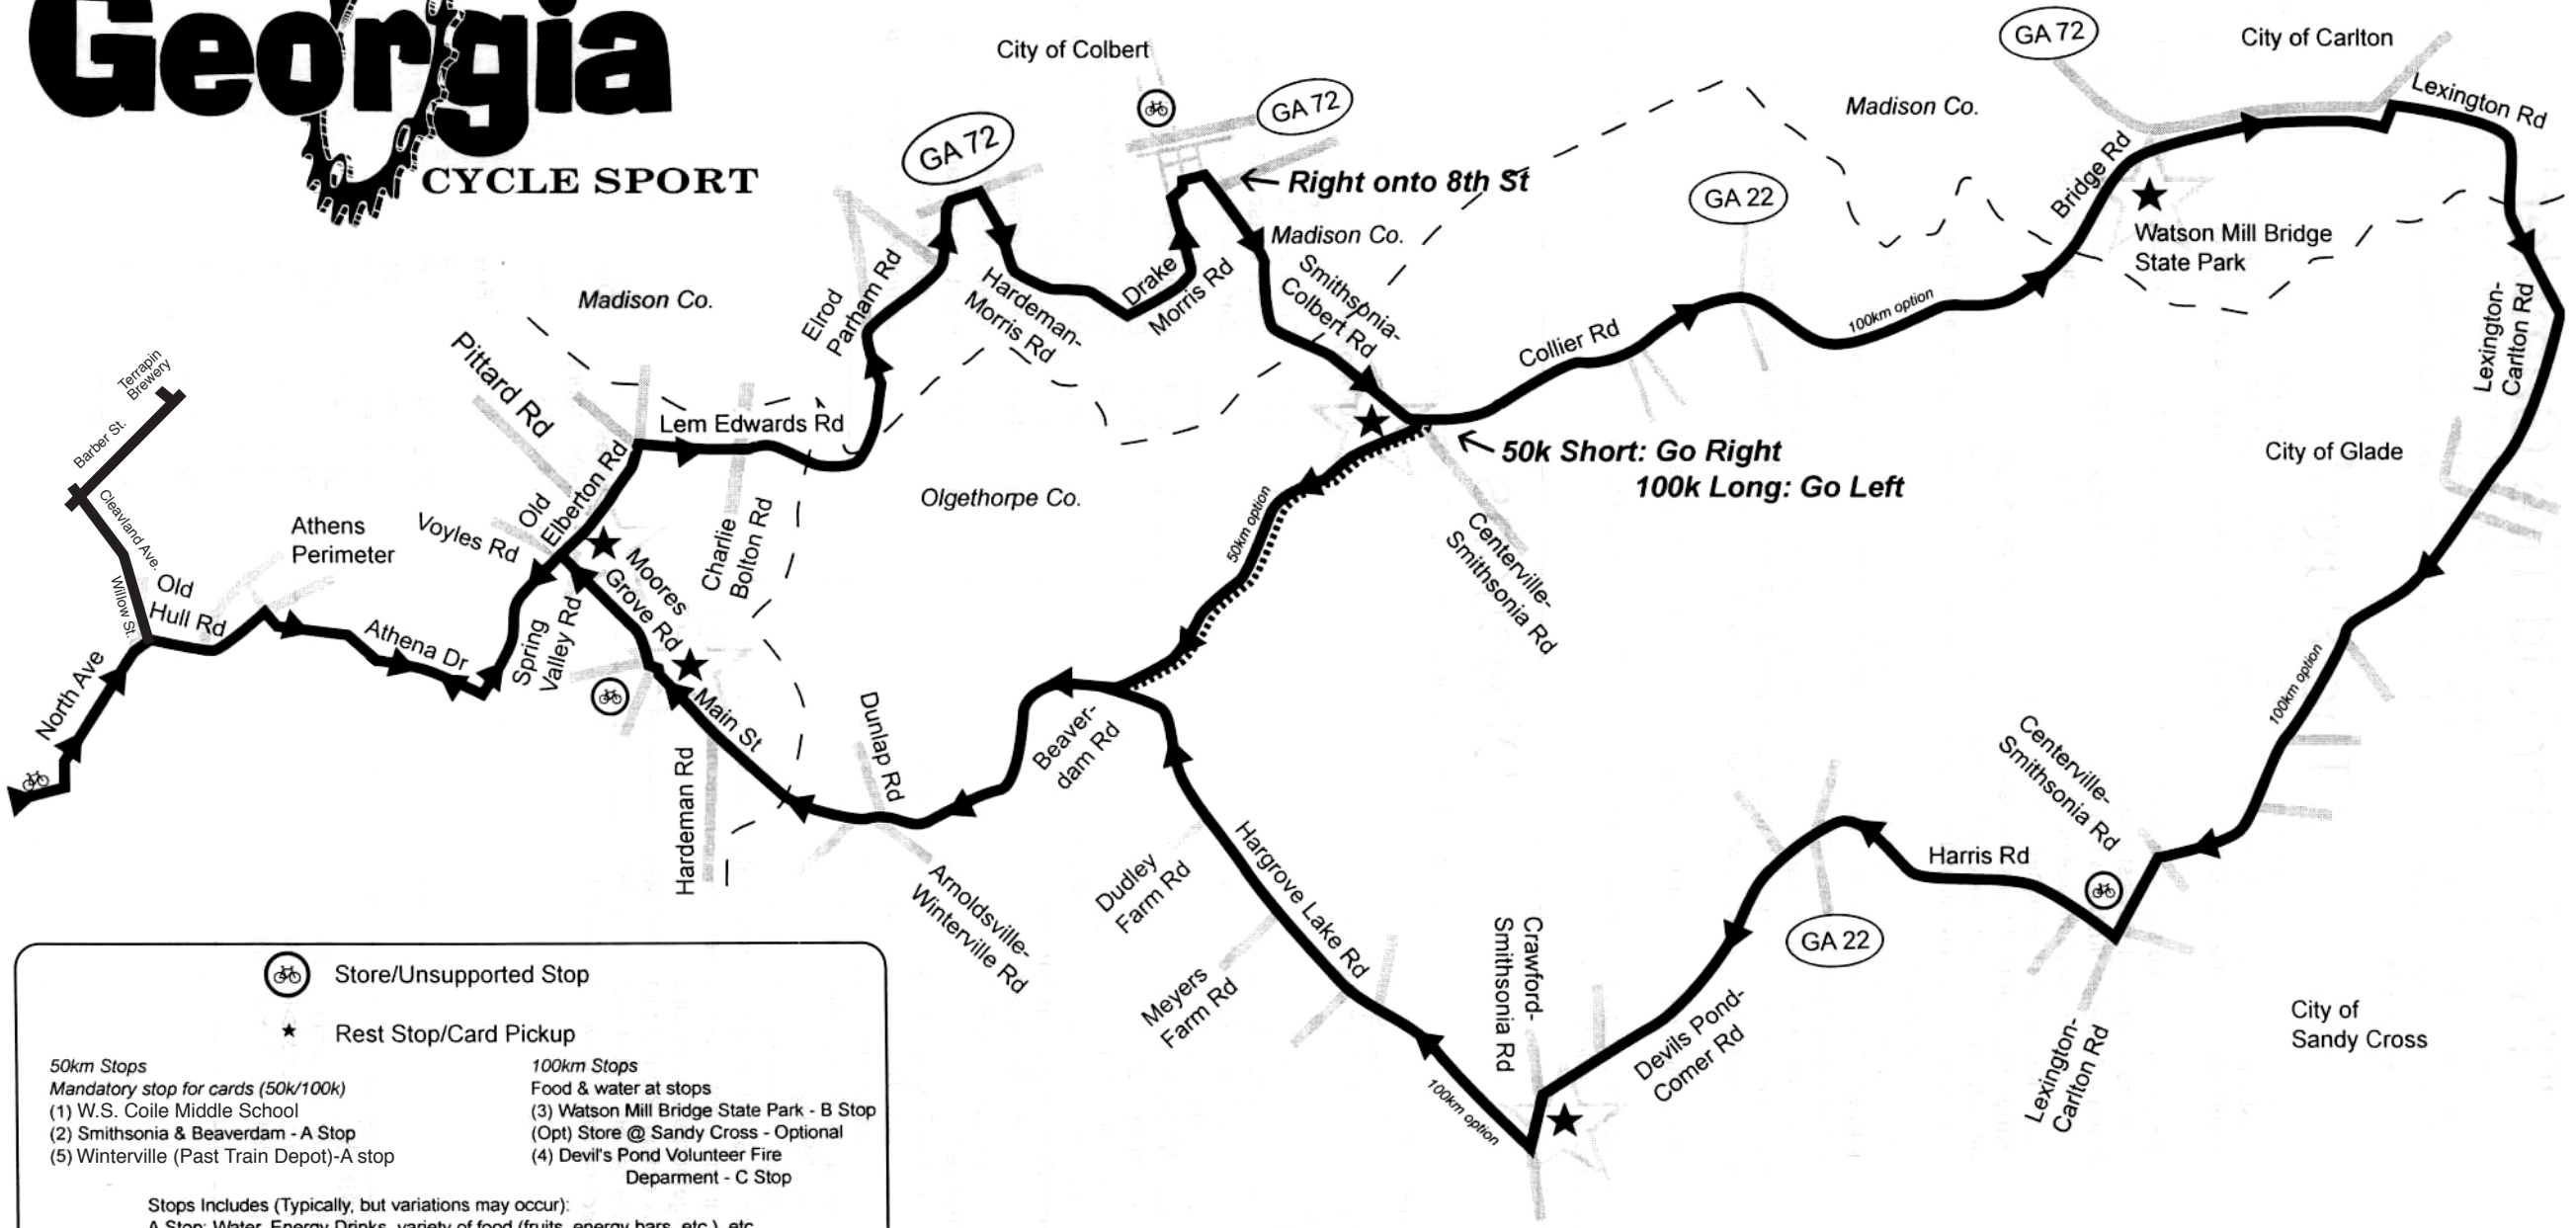

Georgia

CYCLE SPORT

Store/Unsupported Stop

★ Rest Stop/Card Pickup

50km Stops

Mandatory stop for cards (50k/100k)

- (1) W.S. Coile Middle School
- (2) Smithsonia & Beaverdam - A Stop
- (5) Winterville (Past Train Depot)-A stop

100km Stops

Food & water at stops

- (3) Watson Mill Bridge State Park - B Stop
- (Opt) Store @ Sandy Cross - Optional
- (4) Devil's Pond Volunteer Fire Department - C Stop

Stops Includes (Typically, but variations may occur):

- A Stop: Water, Energy Drinks, variety of food (fruits, energy bars, etc.), etc.
- B Stop: Water, Energy Drinks, Limited variety of food
- C Stop: Water, Energy Drink

* You will pick up 3 cards in the 50km section of the Gambler. The first card will be given to you at the start and the last card (and card drop off) will be at the final stop at the Terrapin Brewery"